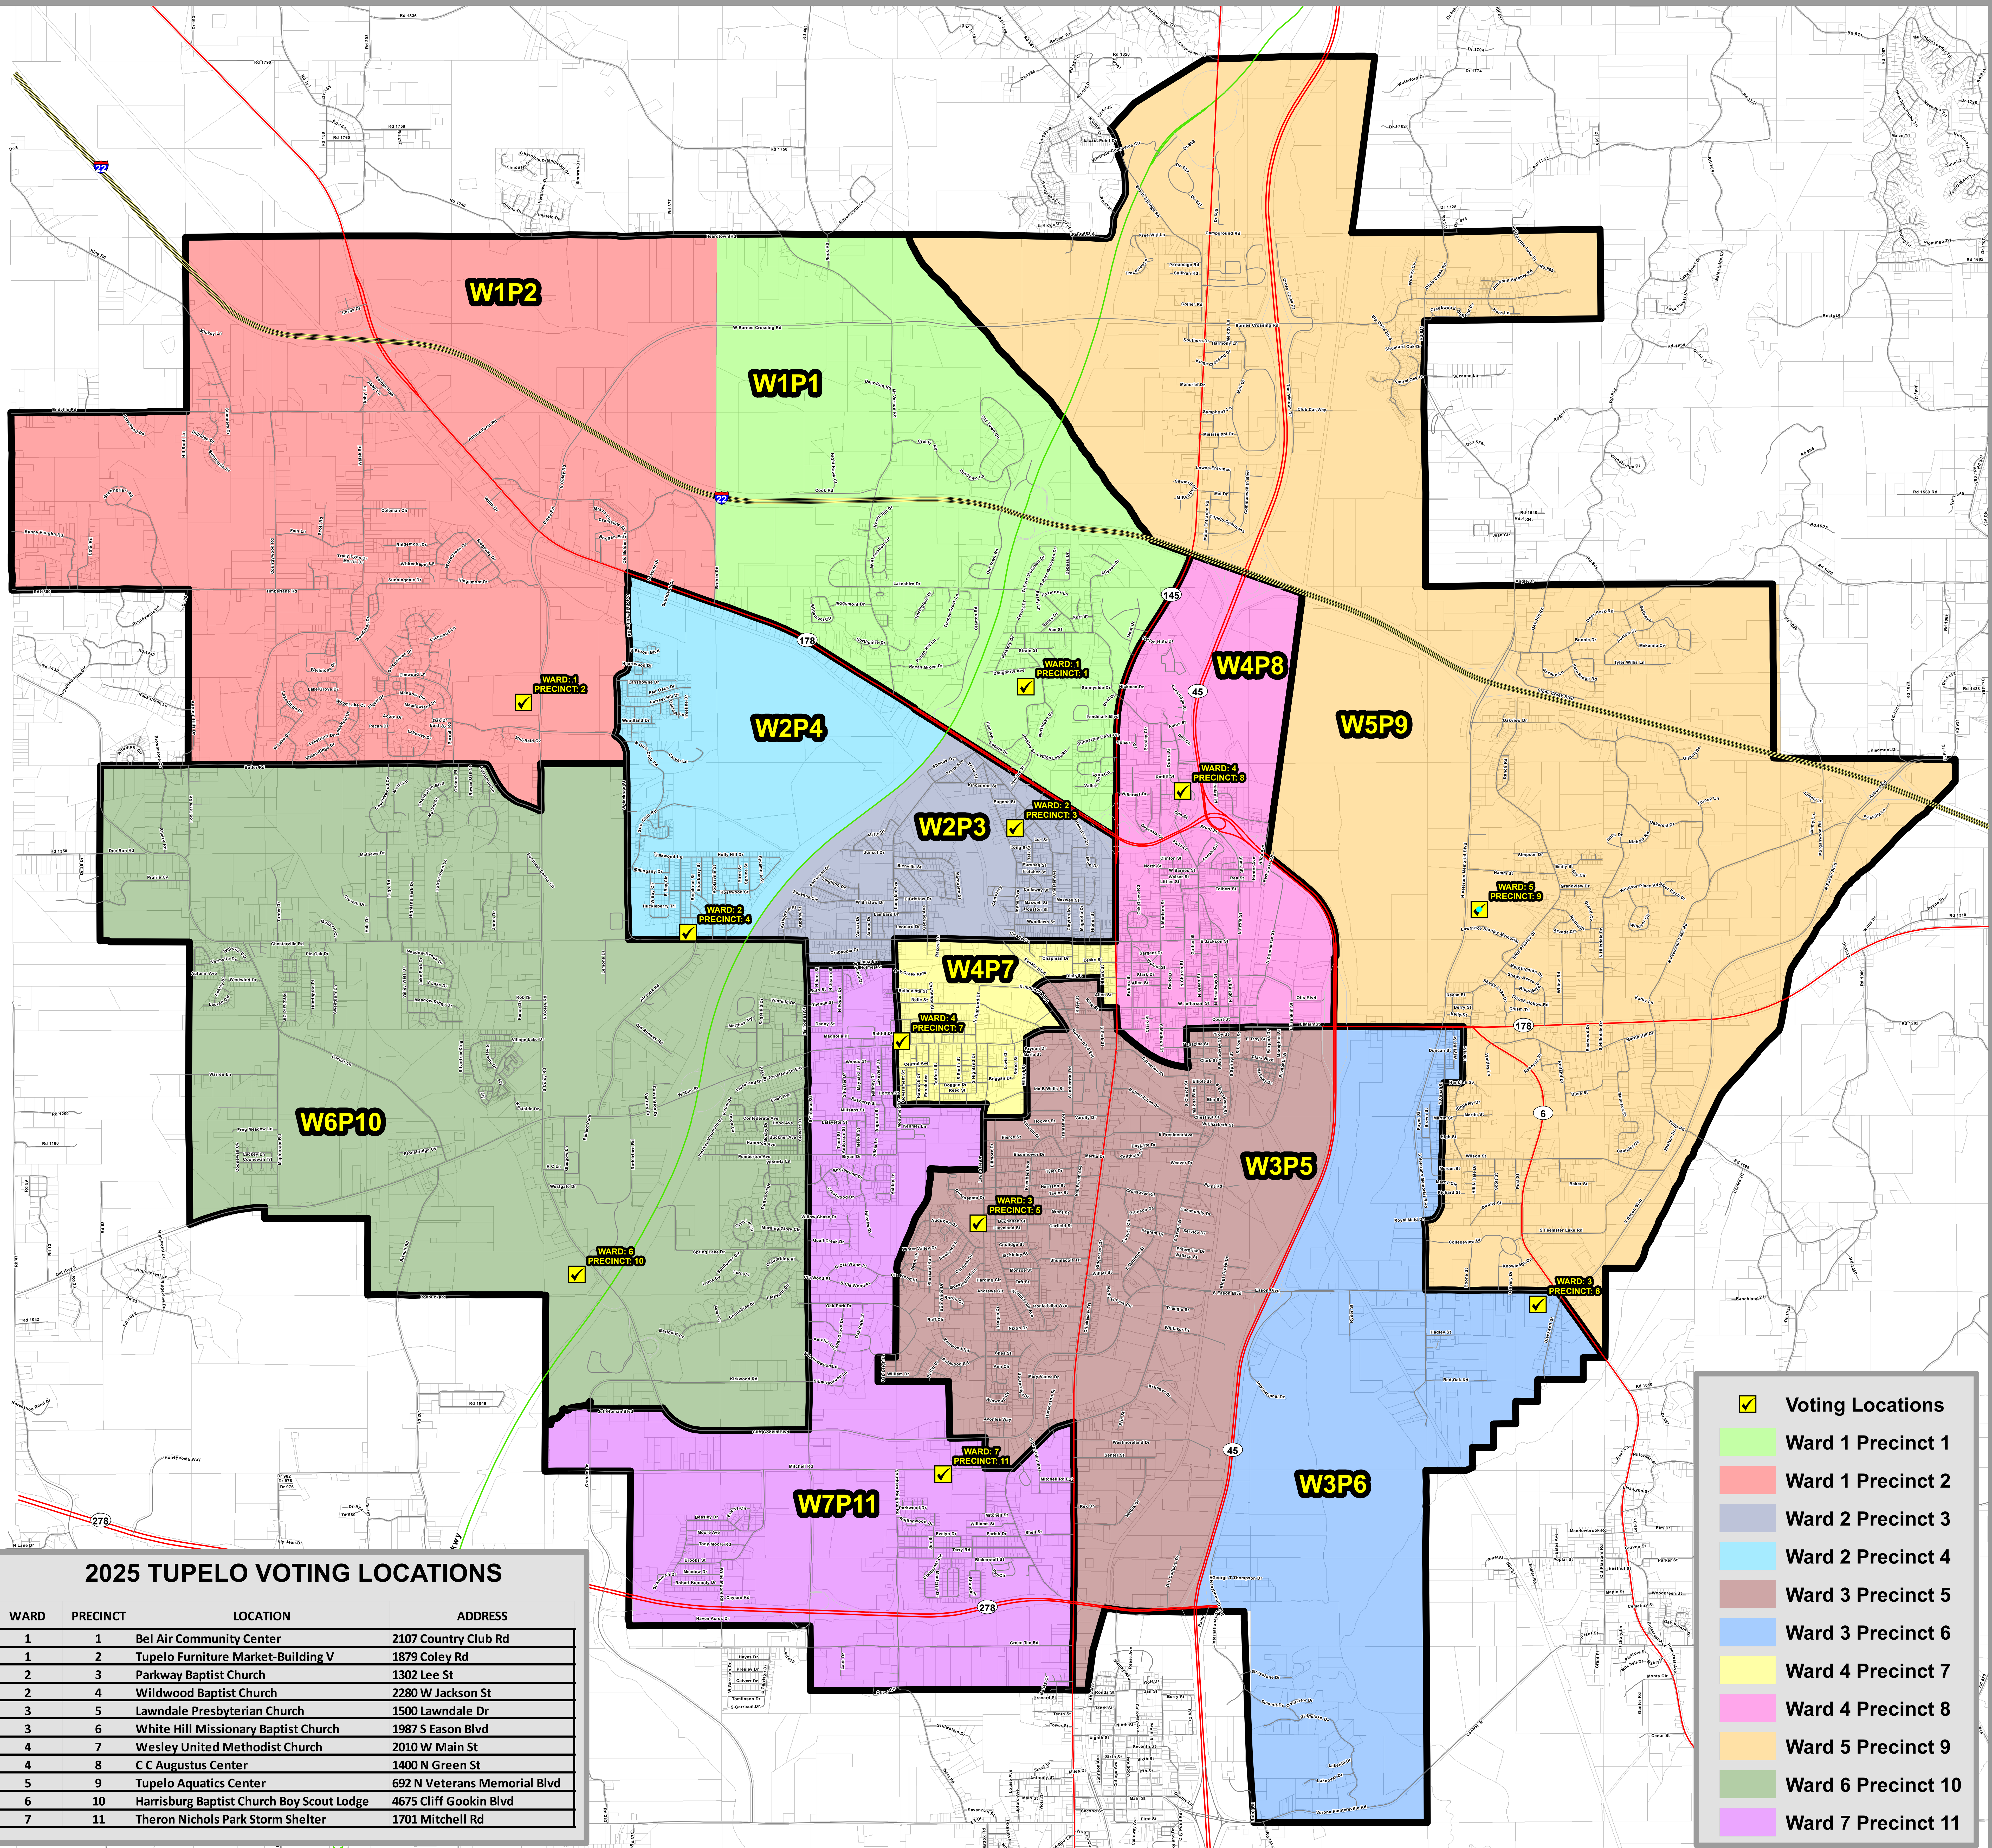

# CITY OF TUPELO WARDS & PRECINCTS

**2025 TUPELO VOTING LOCATIONS**

WARD	PRECINCT	LOCATION	ADDRESS
1	1	Bel Air Community Center	2107 Country Club Rd
1	2	Tupelo Furniture Market-Building V	1879 Coley Rd
2	3	Parkway Baptist Church	1302 Lee St
2	4	Wildwood Baptist Church	2280 W Jackson St
3	5	Lawndale Presbyterian Church	1500 Lawndale Dr
3	6	White Hill Missionary Baptist Church	1987 S Eason Blvd
4	7	Wesley United Methodist Church	2010 W Main St
4	8	C C Augustus Center	1400 N Green St
5	9	Tupelo Aquatics Center	692 N Veterans Memorial Blvd
6	10	Harrisburg Baptist Church Boy Scout Lodge	4675 Cliff Gookin Blvd
7	11	Theron Nichols Park Storm Shelter	1701 Mitchell Rd

- Voting Locations
- Ward 1 Precinct 1
- Ward 1 Precinct 2
- Ward 2 Precinct 3
- Ward 2 Precinct 4
- Ward 3 Precinct 5
- Ward 3 Precinct 6
- Ward 4 Precinct 7
- Ward 4 Precinct 8
- Ward 5 Precinct 9
- Ward 6 Precinct 10
- Ward 7 Precinct 11

Adopted By Tupelo City Council: June 4, 2024

0 0.5 1 2 Miles

MAP PRINT DATE: 1/5/2025

S. L. Trappala